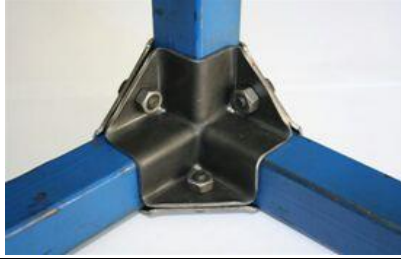

# Steel Tube Connectors - February 2016

Mike Smith - mikeesmith1961@gmail.com - 074 278 9277

Allan Wilson - allan@therightguy.co.za - 082 491 7420

Corner Joint 3-Way Tube Connector

90 Degree Joint 2-Way Tube Connector

Cross Joint 4-Way Tube Connector

T-Joint Tube Connector

Straight Joint Tube Connector

Star Joint 6-Way Tube Connector

Corner Joint 4-Way Tube Connector

Corner Joint 5-Way Tube Connector

K-Joint Tube Connector

165 Deg Joint Tube Connector

**2mm Mild Steel  
Nuts and bolts included**